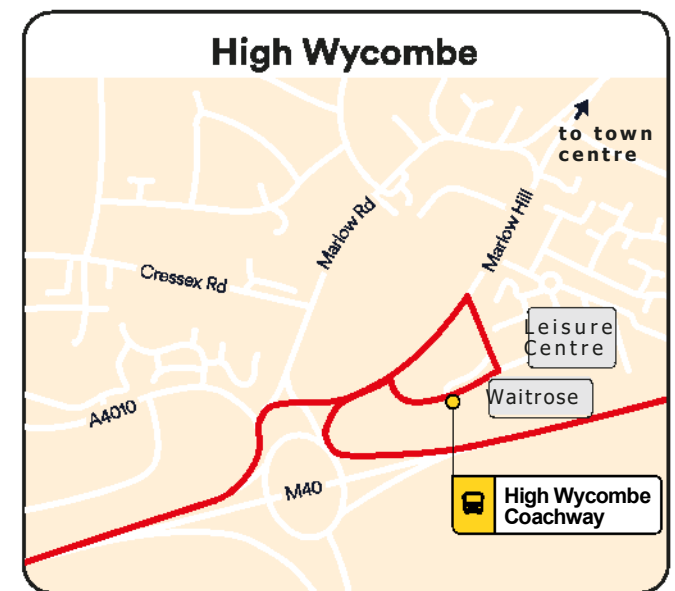

Returning to High Wycombe

MONDAY TO FRIDAY (excluding Bank Holidays)

London Victoria Green Line	0650 0750 0850 1002 1205 1305 1405 1505 1605 1715
London Victoria Station	0654 0755 0855 1007 1210 1310 1410 1510 1610 1720
Marble Arch	0700 0802 0902 1015 1219 1320 1420 1520 1621 1732
Marylebone Station Baker St	0711 0813 0913 1026 1230 1331 1431 1531 1632 1743
North Hillingdon Hillingdon Circus	0740 0843 0941 1055 1301 1402 1505 1609 1716 1825
High Wycombe Coachway	0756 0859 0956 1111 1318 1419 1523 1629 1740 1848
Lewknor Turn M40 J6	0809 0913 1009 1123 1331 1433 1538 1646 1800 1906
Thornhill Park and Ride	0824 0927 1023 1137 1345 1447 1552 1700 1815 1921
Headington Brookes University	0838 0938 1033 1147 1355 1457 1602 1711 1825 1930
Oxford Gloucester Green	0853 0952 1047 1201 1410 1512 1622 1731 1842 1945

For Monday to Thursday times, click here

For Friday times, click here

For Saturday times, click here

For Sunday times, click here

Some search engines will provide links to old timetables. Please check oxfordtube.com for the latest version

Special timetables may run over the Easter, Christmas and New Year Holiday periods as well as Bank Holidays. Please look out for seasonal publicity