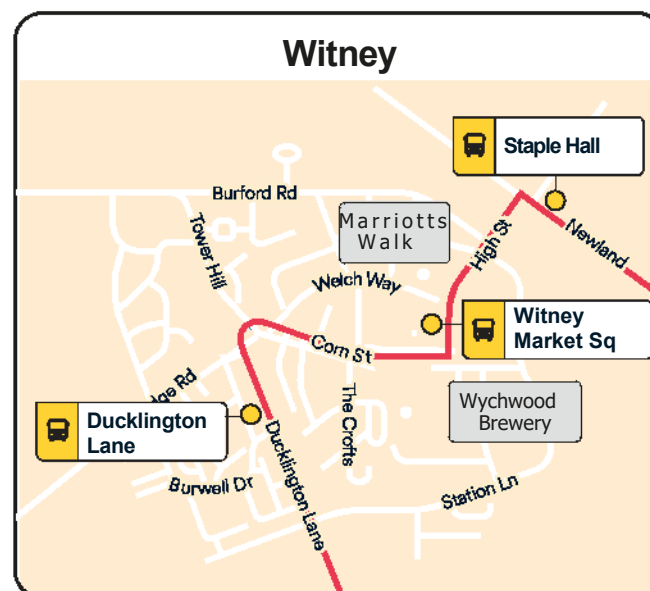

Returning to High Wycombe

MONDAY TO FRIDAY (excluding Bank Holidays)

London Victoria Green Line	0650 0750 0850 1002 1205 1305 1405 1505 1605 1715
London Victoria Station	0654 0755 0855 1007 1210 1310 1410 1510 1610 1720
Marble Arch	0700 0802 0902 1015 1219 1320 1420 1520 1621 1732
Marylebone Station Baker St	0711 0813 0913 1026 1230 1331 1431 1531 1632 1743
North Hillingdon Hillingdon Circus	0740 0843 0941 1055 1301 1402 1505 1609 1716 1825
High Wycombe Coachway	0756 0859 0956 1111 1318 1419 1523 1629 1740 1848
Lewknor Turn M40 J6	0809 0913 1009 1123 1331 1433 1538 1646 1800 1906
Thornhill Park and Ride	0824 0927 1023 1137 1345 1447 1552 1700 1815 1921
Headington Brookes University	0838 0938 1033 1147 1355 1457 1602 1711 1825 1930
Oxford Gloucester Green	0853 0952 1047 1201 1410 1512 1622 1731 1842 1945

For Monday to Thursday times, click here

For Friday times, click here

For Saturday times, click here

For Sunday times, click here

Some search engines will provide links to old timetables. Please check oxfordtube.com for the latest version

Special timetables may run over the Easter, Christmas and New Year Holiday periods as well as Bank Holidays. Please look out for seasonal publicity